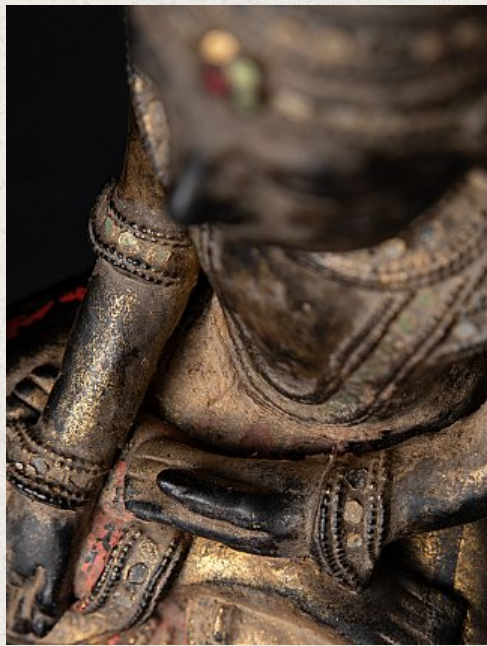

[See on website](#)