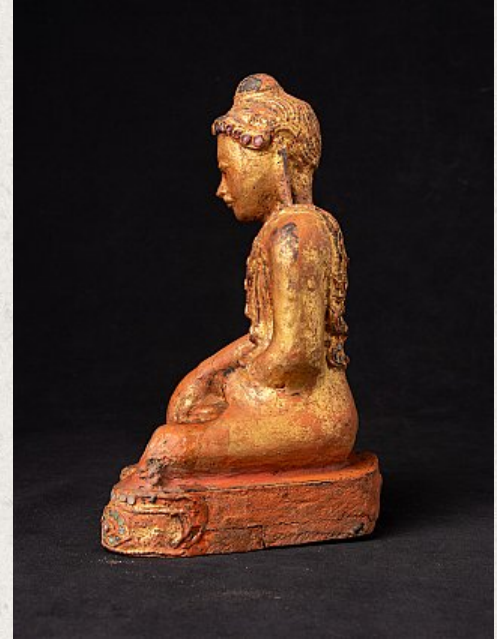

Antique wooden Mandalay Buddha

- Material : wood
- 22,5 cm high
- 17,4 cm wide and 13,2 cm deep
- With traces of 24 krt. gilding
- Mandalay style
- Bhumisparsha mudra
- 19th century
- Originating from Burma
- Nr: 3486-14

Asian art

Rielerweg 71-73

7416 ZB Deventer

The Netherlands

www.burmese-art.com

info@burmese-art.com

+31-6-22192241