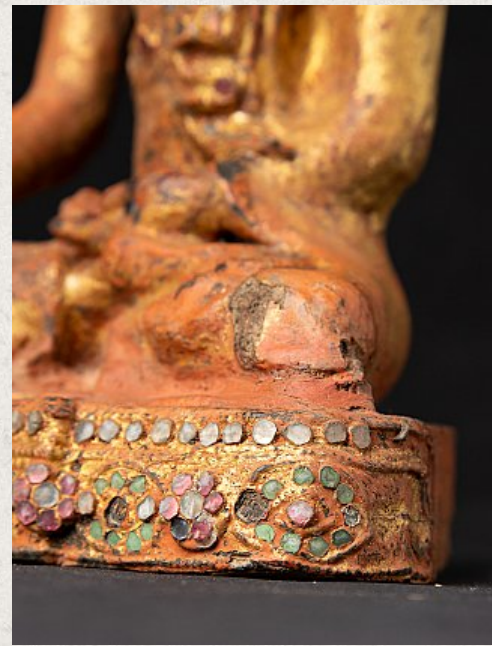

[See on website](#)