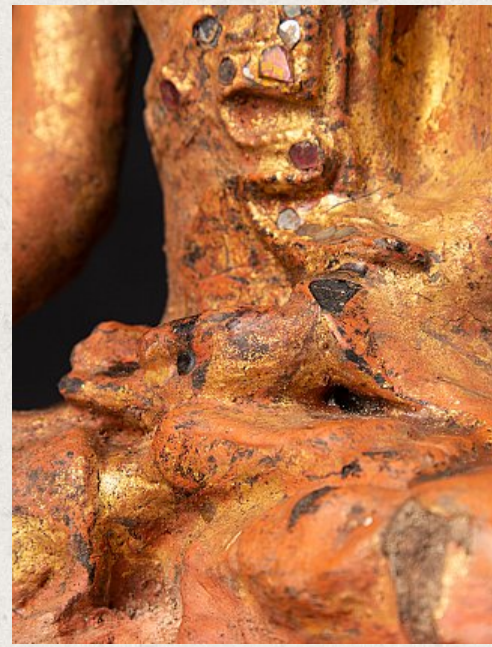

[See on website](#)