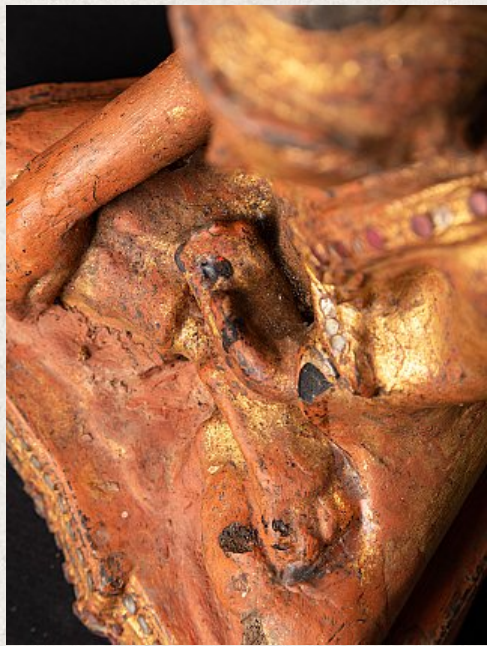

[See on website](#)