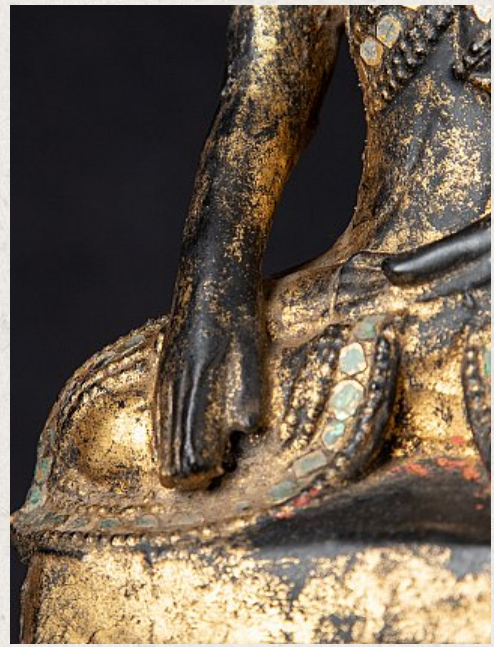

[See on website](#)