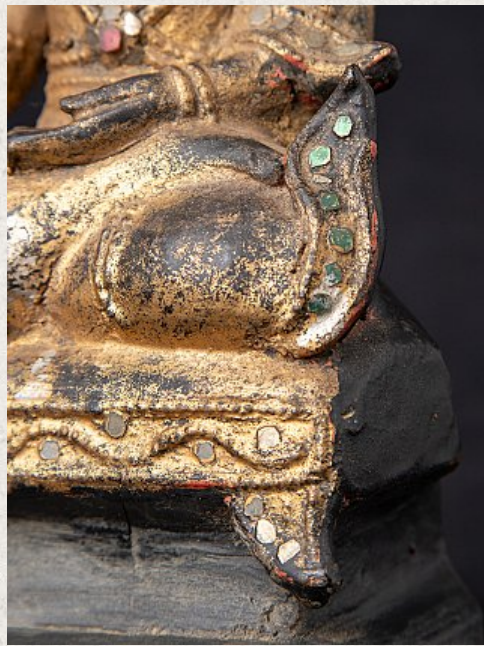

[See on website](#)