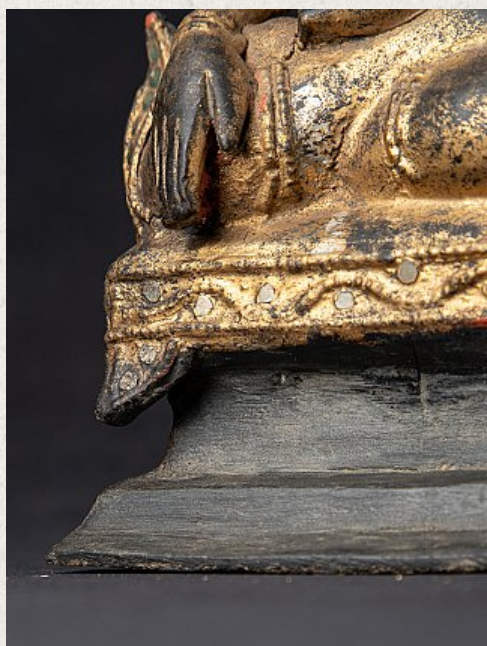

[See on website](#)