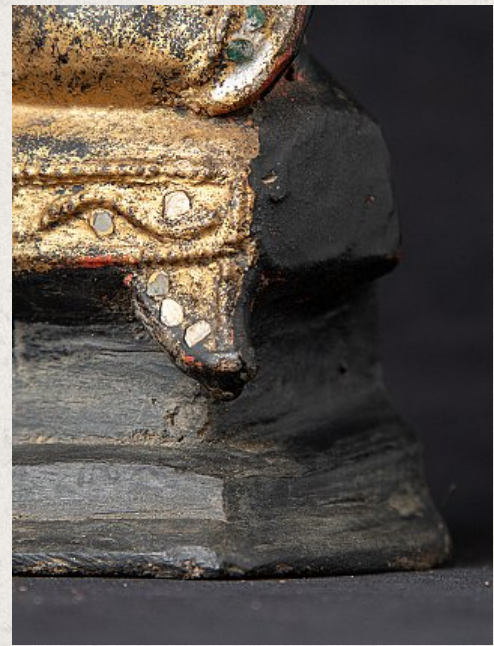

[See on website](#)