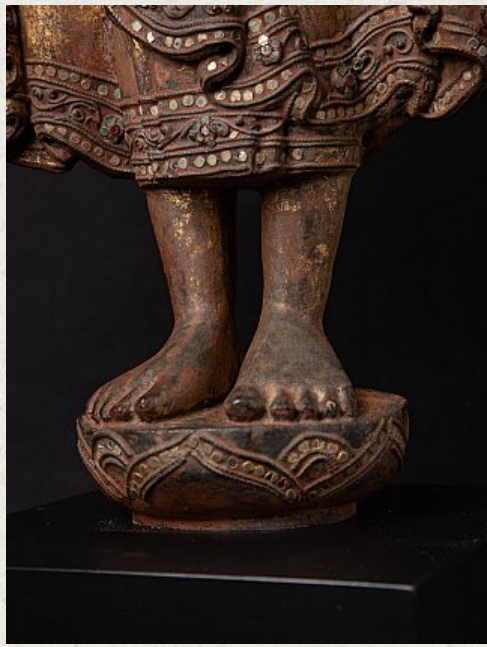

[See on website](#)