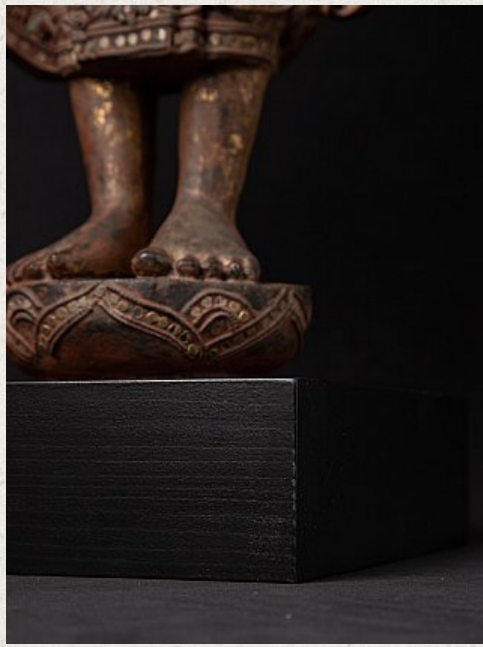

[See on website](#)