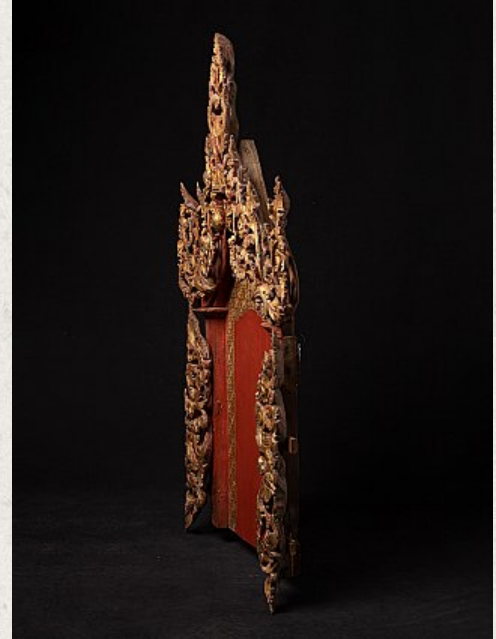

Antique Burmese Temple Panel

- Material : wood
- 112,5 cm high
- 69 cm wide and 11,5 cm deep
- Gilded with 24 krt. gold
- Mandalay style
- 19th century
- Can be hanged, see image on backside
- Originating from Burma
- Nr: 3476-2

Asian art

Rielerweg 71-73

7416 ZB Deventer

The Netherlands

www.burmese-art.com

info@burmese-art.com

+31-6-22192241