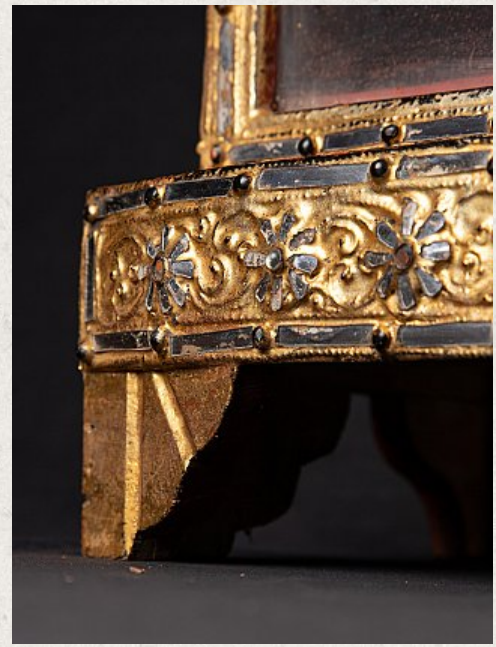

[See on website](#)