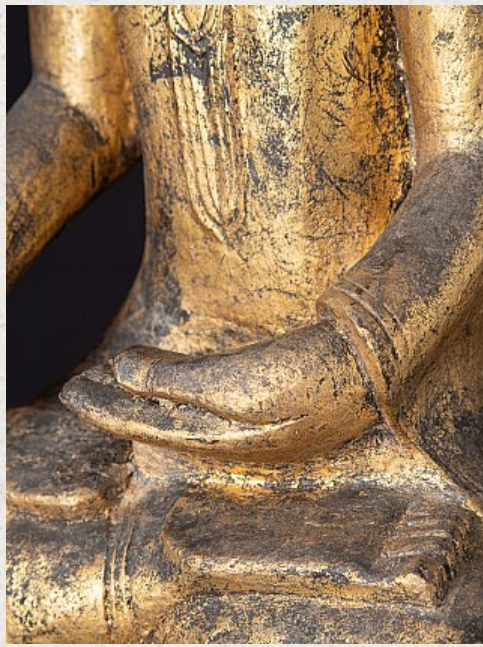

[See on website](#)