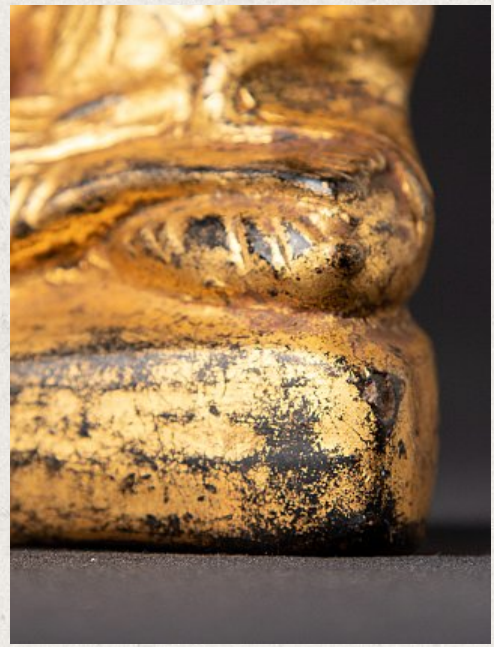

[See on website](#)