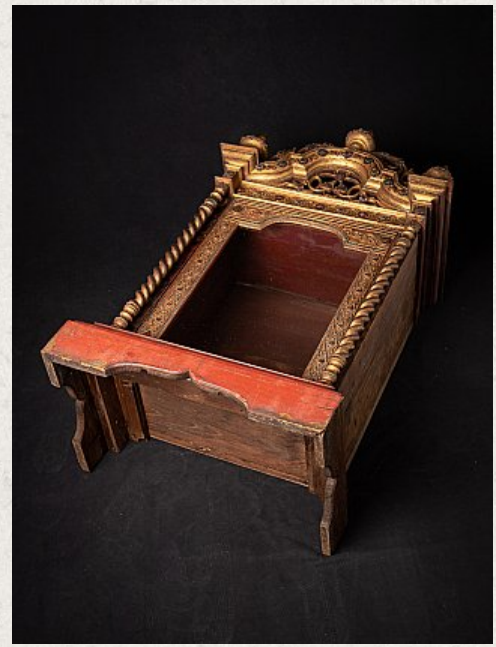

[See on website](#)