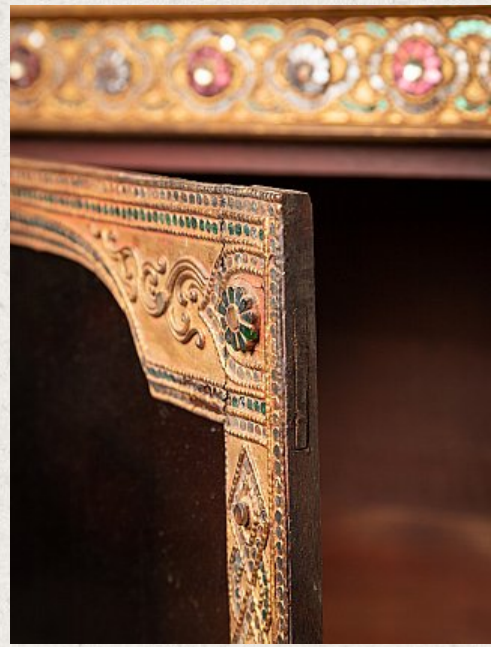

[See on website](#)