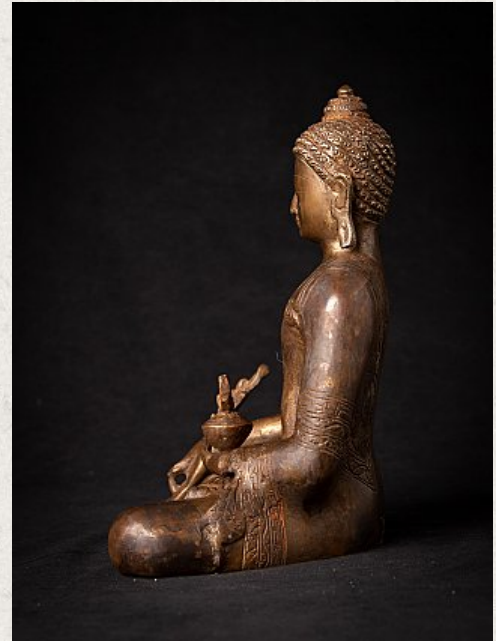

Bronze Nepali medicine Buddha statue

- Material : bronze
- 21,7 cm high
- 16,9 cm wide and 12,9 cm deep
- Early 21st century
- Originating from Nepal
- Nr: 3459-1

Asian art

Rielerweg 71-73

7416 ZB Deventer

The Netherlands

www.burmese-art.com

info@burmese-art.com

+31-6-22192241