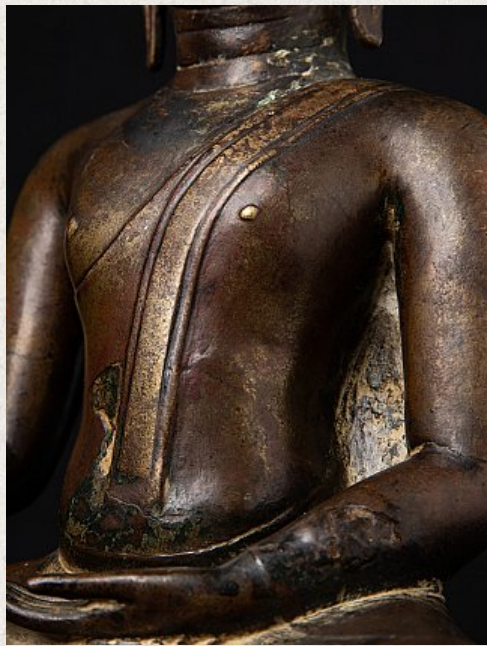

[See on website](#)