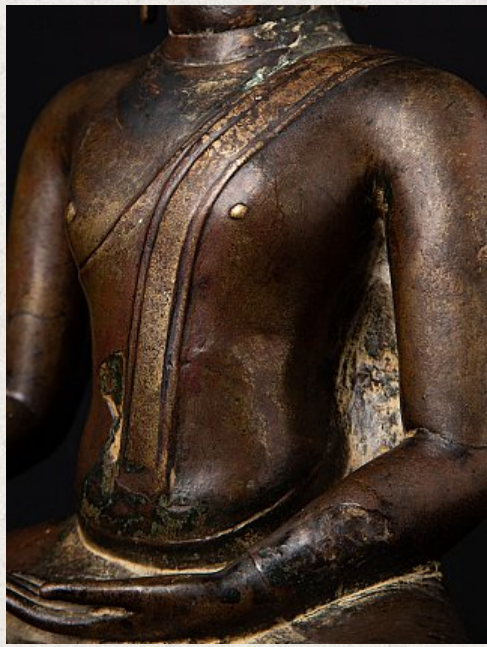

[See on website](#)