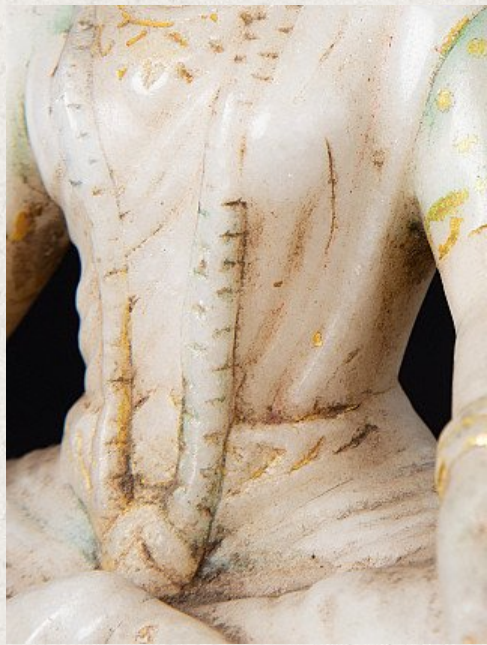

See on
website