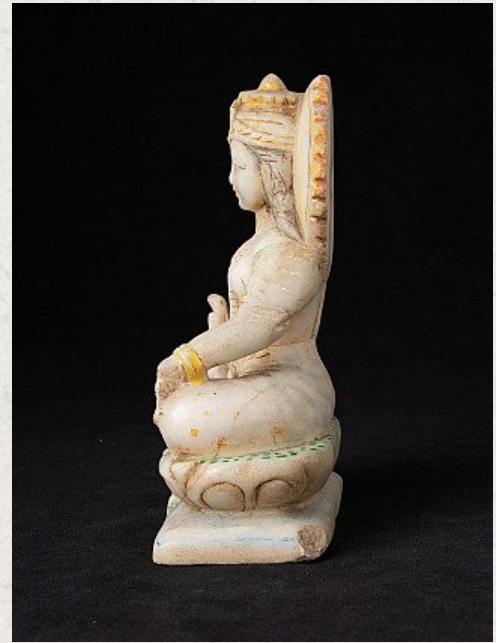

Antique marble Laxmi statue

- Material : marble
- 16,9 cm high
- 12,1 cm wide and 6 cm deep
- 19th century
- With a beautiful expression !
- Originating from India
- Nr: 3431-1

Asian art

Rielerweg 71-73

7416 ZB Deventer

The Netherlands

www.burmese-art.com

info@burmese-art.com

+31-6-22192241