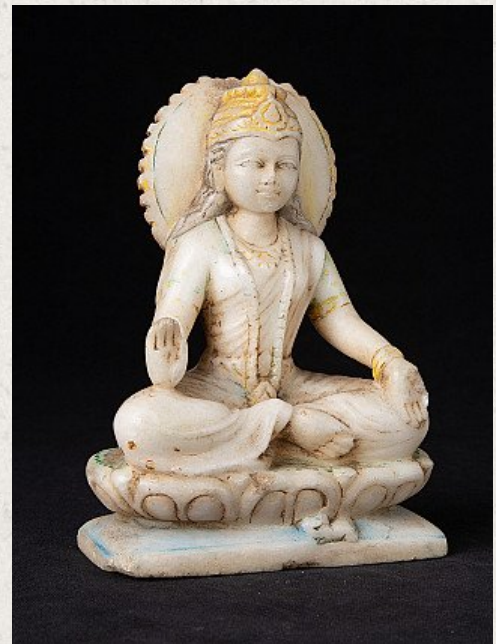

Antique marble Laxmi statue

- Material : marble
- 16,9 cm high
- 12,1 cm wide and 6 cm deep
- 19th century
- With a beautiful expression !
- Originating from India
- Nr: 3431-1

Asian art

Rielerweg 71-73

7416 ZB Deventer

The Netherlands

www.burmese-art.com

info@burmese-art.com

+31-6-22192241