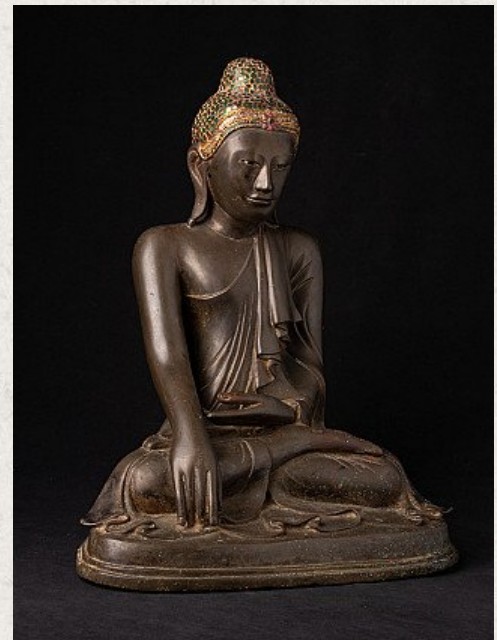

Antique bronze Mandalay Buddha statue

- Material : bronze
- 41 cm high
- 33,6 cm wide and 22,5 cm deep
- The head is inlaid with stones and gilded with 24 krt. gold
- Mandalay style
- Bhumisparsha mudra
- 19th century
- With inlaid eyes
- Originating from Burma
- Nr: 3405

Asian art

Rielerweg 71-73

7416 ZB Deventer

The Netherlands

www.burmese-art.com

info@burmese-art.com

+31-6-22192241