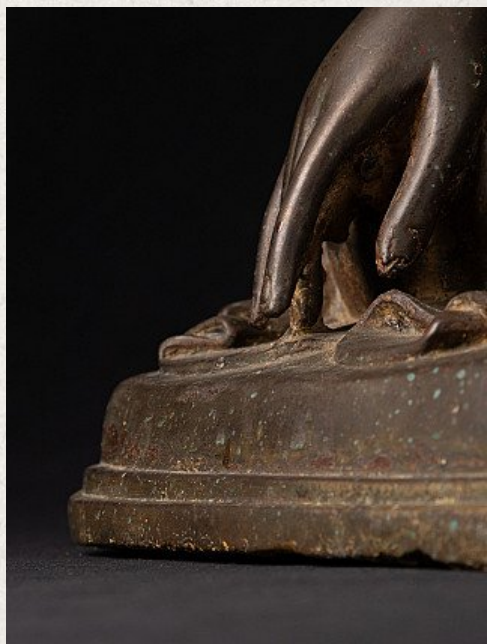

[See on website](#)