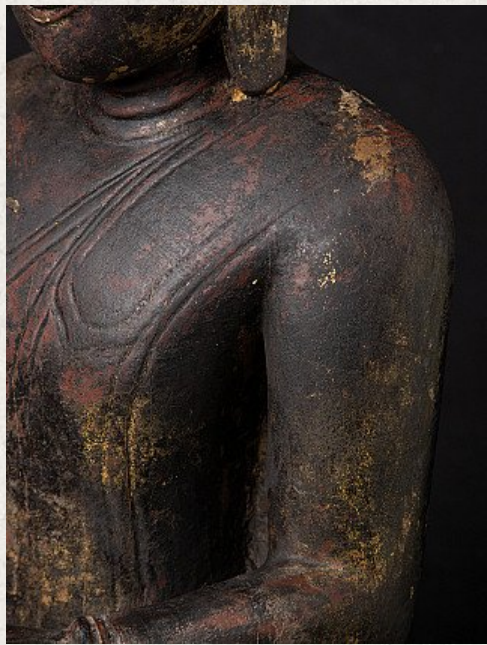

[See on website](#)