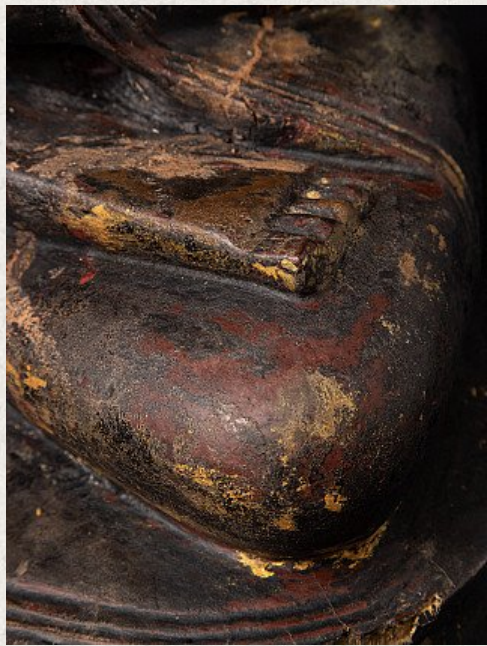

[See on website](#)