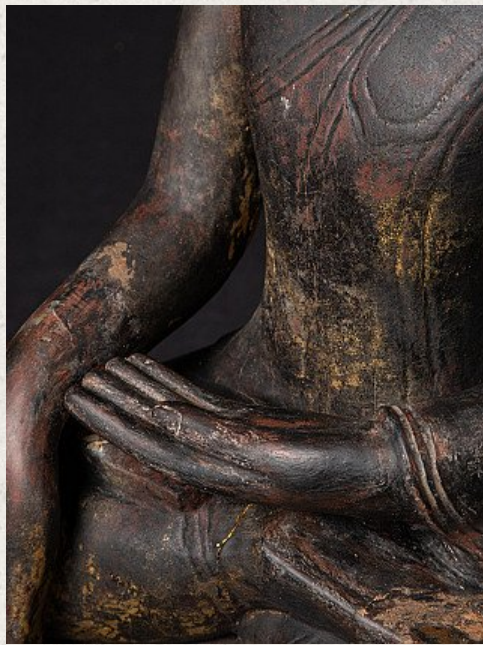

[See on website](#)