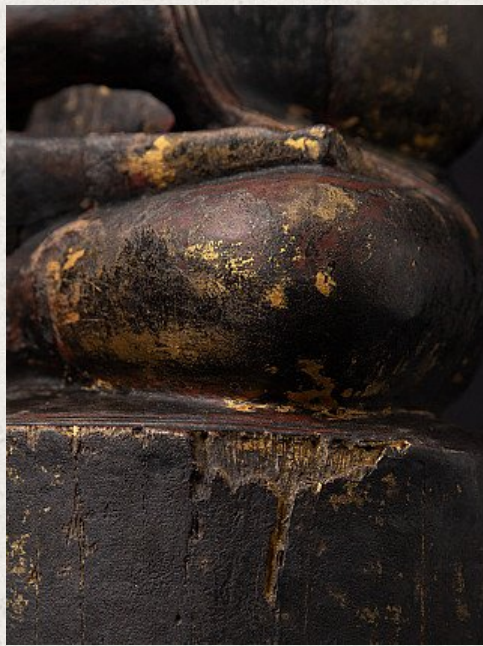

[See on website](#)