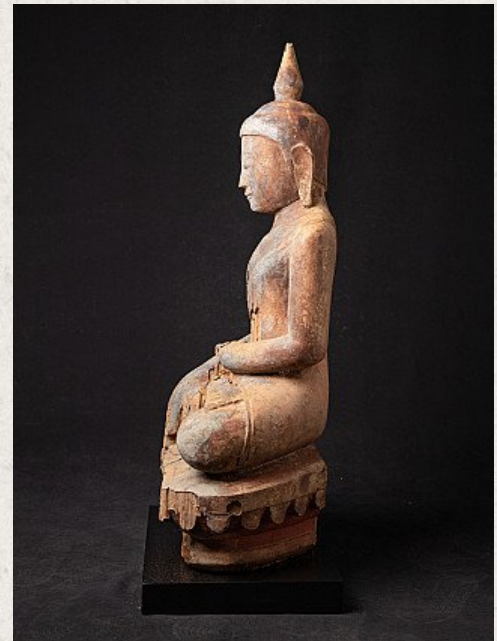

Early antique Burmese Ava Buddha statue

- Material : wood
- 94 cm high
- 47 cm wide and 32,5 cm deep
- With traces of the original 24 krt. gilding
- Ava style
- Bhumisparsha mudra
- 15-16th century
- One of the earliest wooden Buddha statues in my collection
- Originating from Burma
- Nr: 3351

Asian art

Rielerweg 71-73

7416 ZB Deventer

The Netherlands

www.burmese-art.com

info@burmese-art.com

+31-6-22192241