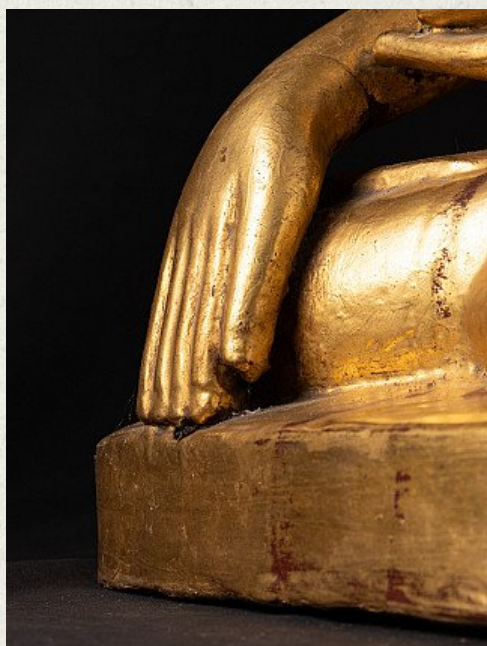

[See on website](#)