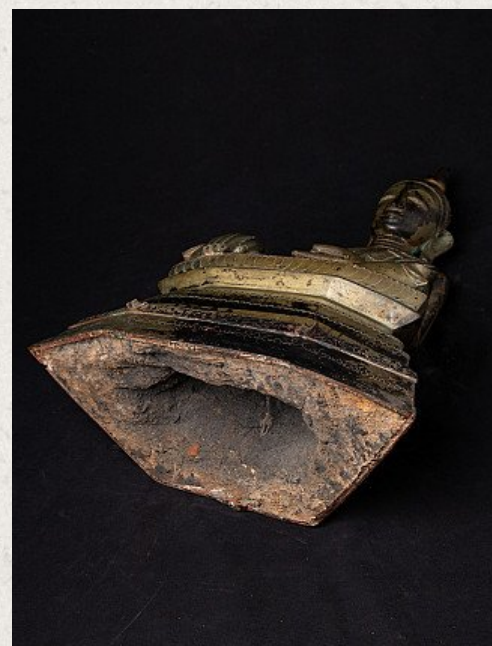

See on website