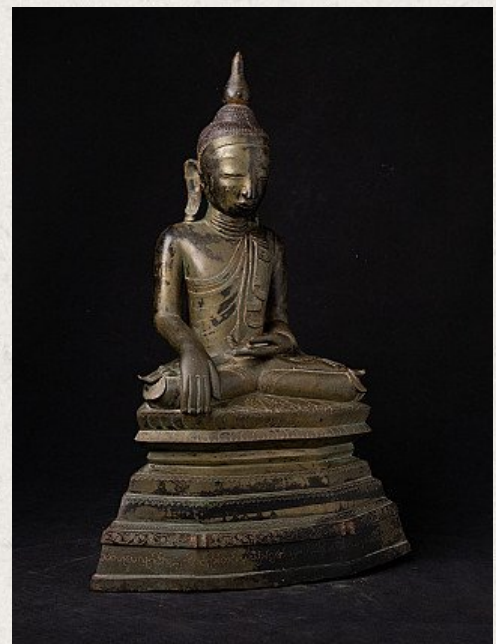

Antique bronze Shan Buddha statue

- Material : bronze
- 54 cm high
- 37 cm wide and 16,5 cm deep
- With inscriptions in the base
- Shan (Tai Yai) style
- Bhumisparsha mudra
- Late 18th century
- Exceptional large !
- Originating from Burma
- Nr: 3332
- Price : 6500 euro

Asian art

Rielerweg 71-73

7416 ZB Deventer

The Netherlands

www.burmese-art.com

info@burmese-art.com

+31-6-22192241