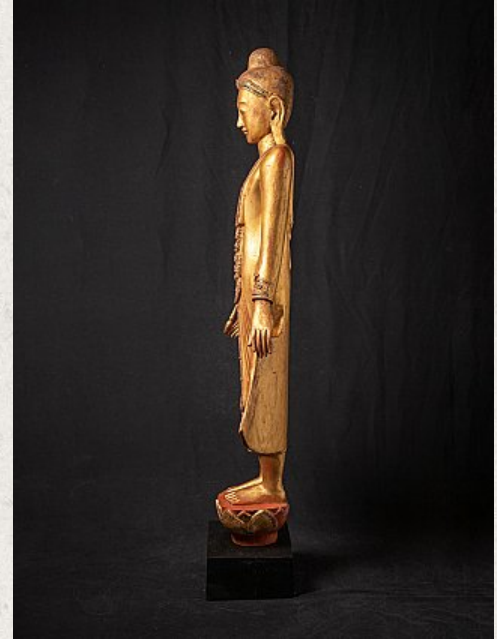

Antique wooden Burmese Mandalay Buddha

- Material : wood
- 145 cm high
- 57,6 cm wide and 22,7 cm deep
- Gilded with 24 krt. gold
- Mandalay style
- Late 19th century
- With inlayed eyes
- Originating from Burma
- Nr: 3330-7

Asian art

Rielerweg 71-73

7416 ZB Deventer

The Netherlands

www.burmese-art.com

info@burmese-art.com

+31-6-22192241