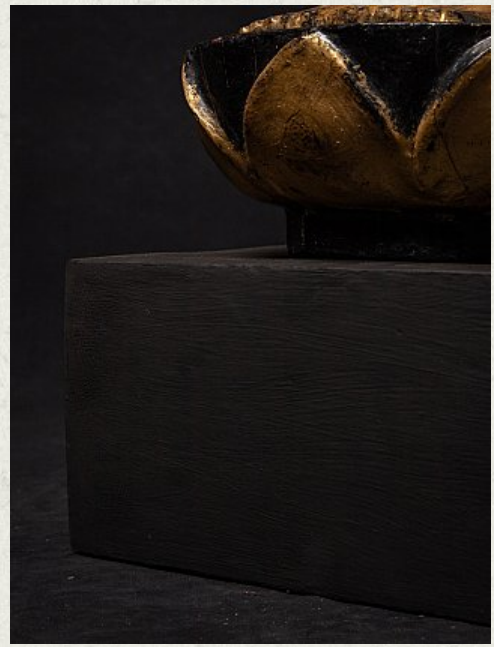

[See on website](#)