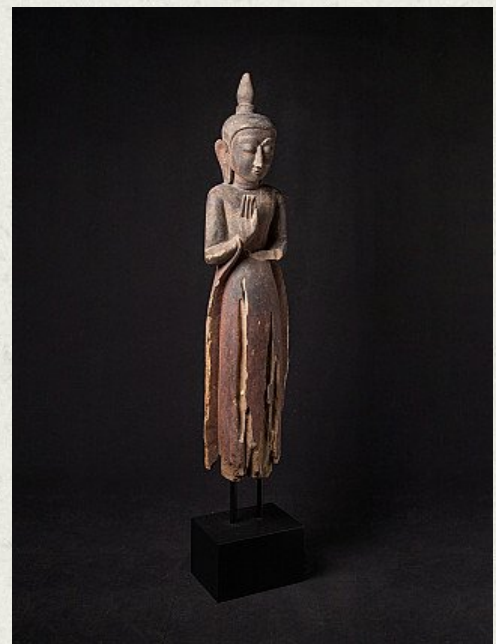

Large antique wooden Buddha statue

- Material : wood
- 159,5 cm high
- 30,5 cm wide and 21,5 cm deep
- The height is measured including the base
- Ava style
- Abhaya mudra
- 17th century
- With traces of 24 krt. gilding
- Special !
- Originating from Burma
- Nr: 3328

Asian art

Rielerweg 71-73

7416 ZB Deventer

The Netherlands

www.burmese-art.com

info@burmese-art.com

+31-6-22192241