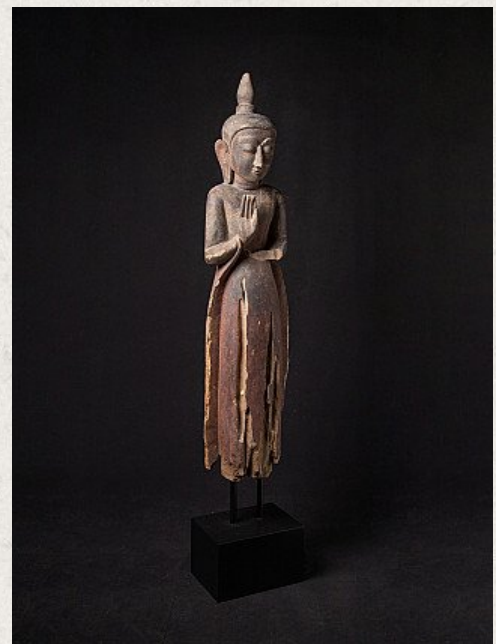

Large antique wooden Buddha statue

- Material : wood
- 159,5 cm high
- 30,5 cm wide and 21,5 cm deep
- The height is measured including the base
- Ava style
- Abhaya mudra
- 17th century
- With traces of 24 krt. gilding
- Special !
- Originating from Burma
- Nr: 3328

Asian art

Rielerweg 71-73

7416 ZB Deventer

The Netherlands

www.burmese-art.com

info@burmese-art.com

+31-6-22192241