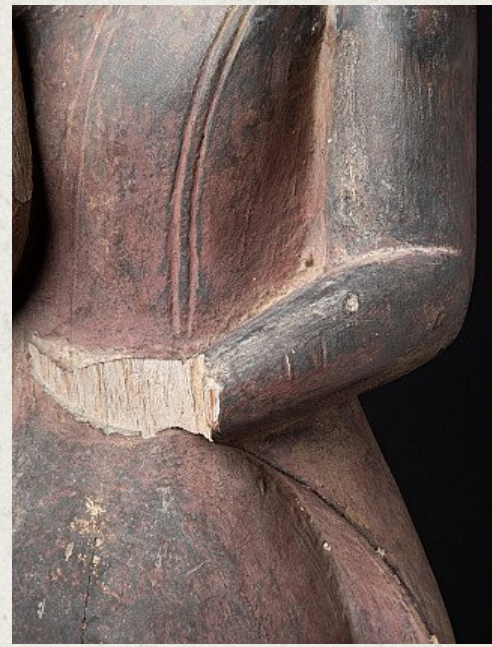

[See on website](#)