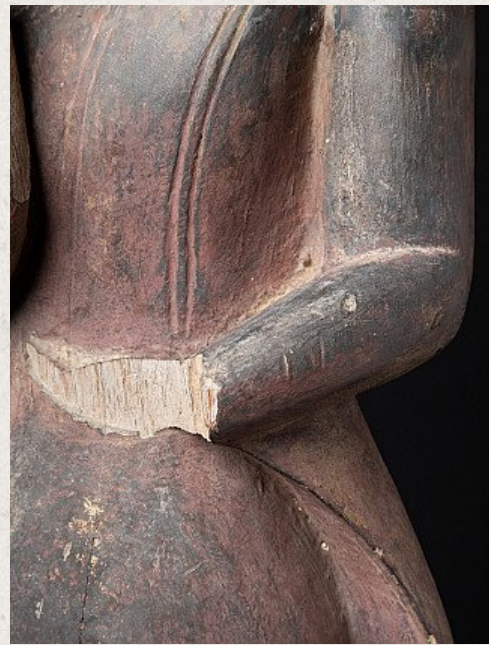

See on
website