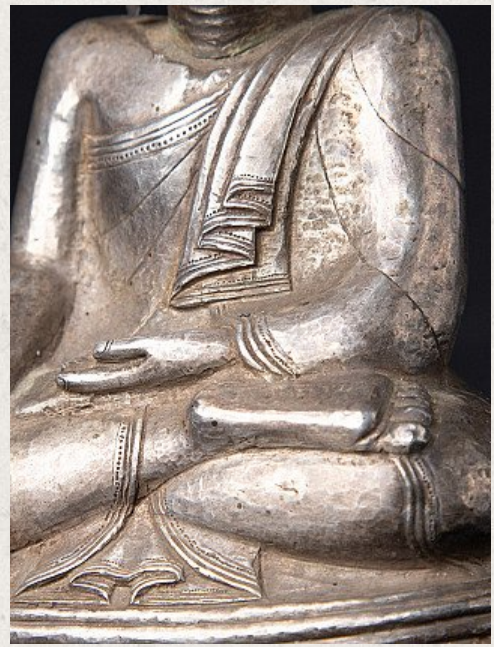

[See on website](#)