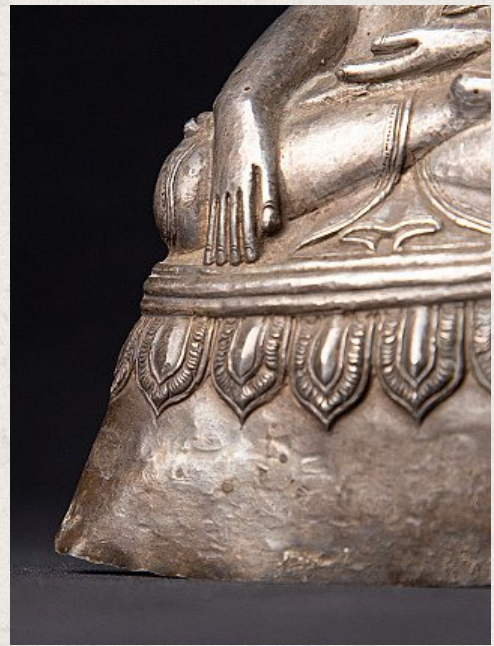

See on website