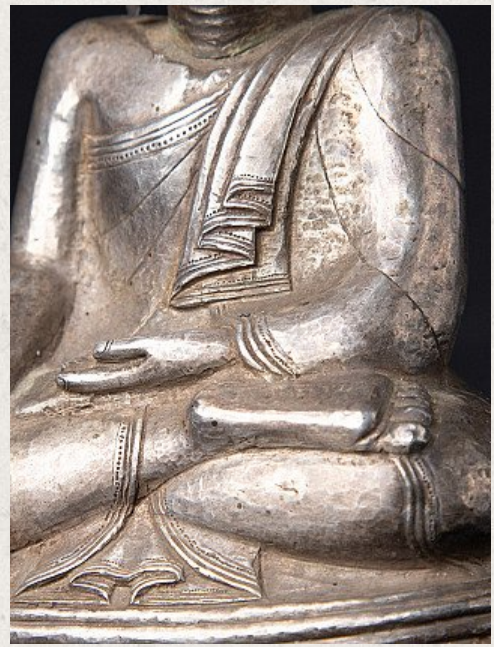

See on website