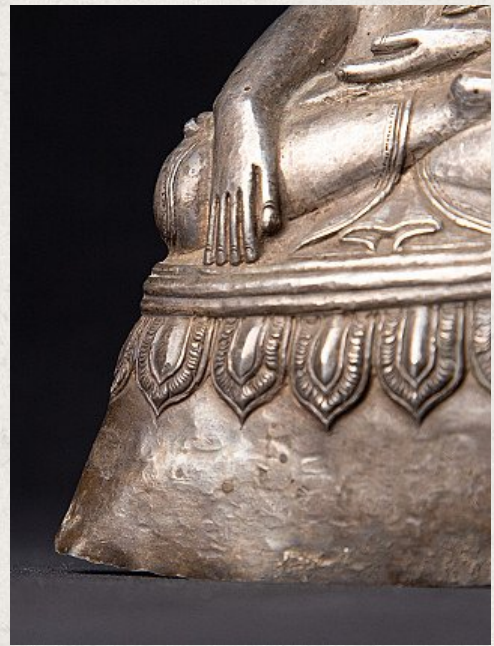

[See on website](#)