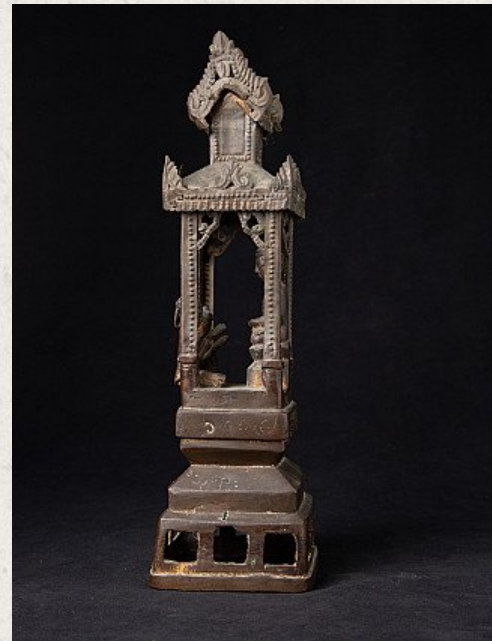

Antique bronze Shan throne

- Material : bronze
- 36,2 cm high
- 10,5 cm wide and 10,5 cm deep
- Shan (Tai Yai) style
- Bhumisparsha mudra
- Early 19th century
- With 2 original monk statues
- A very nice piece !
- Originating from Burma
- Nr: 3320

Asian art

Rielerweg 71-73

7416 ZB Deventer

The Netherlands

www.burmese-art.com

info@burmese-art.com

+31-6-22192241