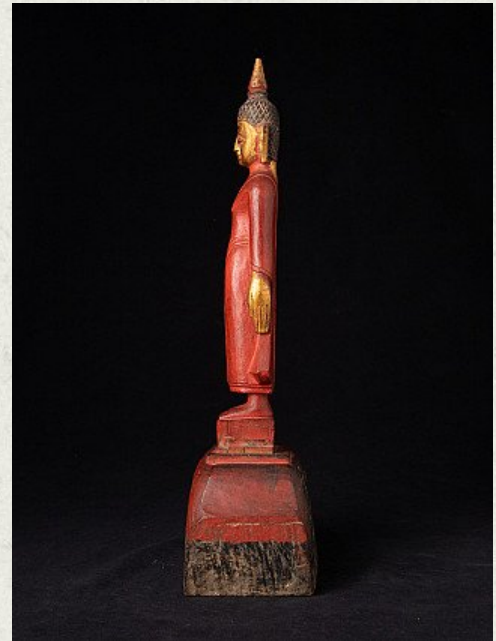

Antique wooden Laos Buddha statue

- Material : wood
- 42 cm high
- 15,4 cm wide and 10,3 cm deep
- Gilded with 24 krt. gold
- 19th century
- With inscriptions in the base
- Originating from Laos
- Nr. 3317-13

Asian art

Rielerweg 71-73

7416 ZB Deventer

The Netherlands

www.burmese-art.com

info@burmese-art.com

+31-6-22192241