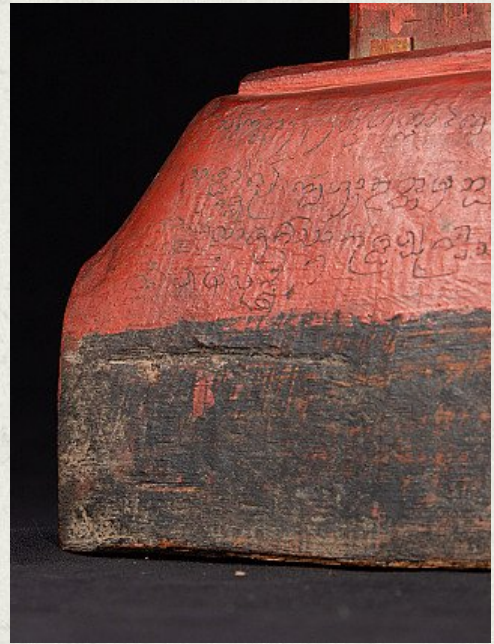

[See on website](#)