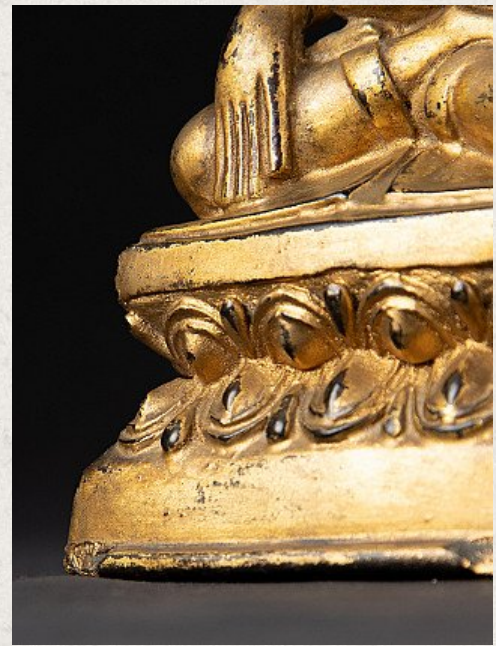

See on
website