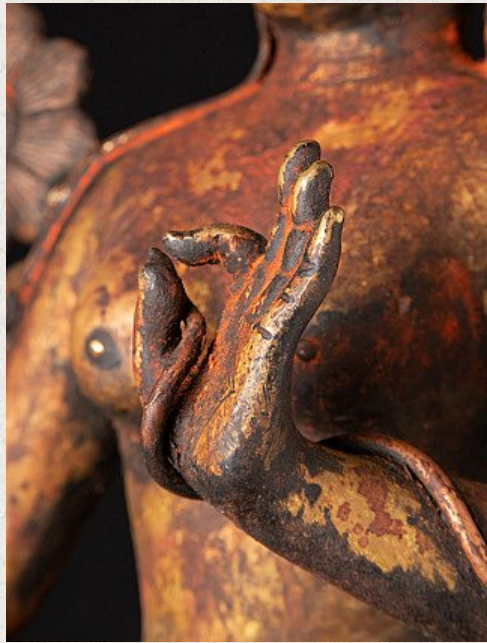

[See on website](#)