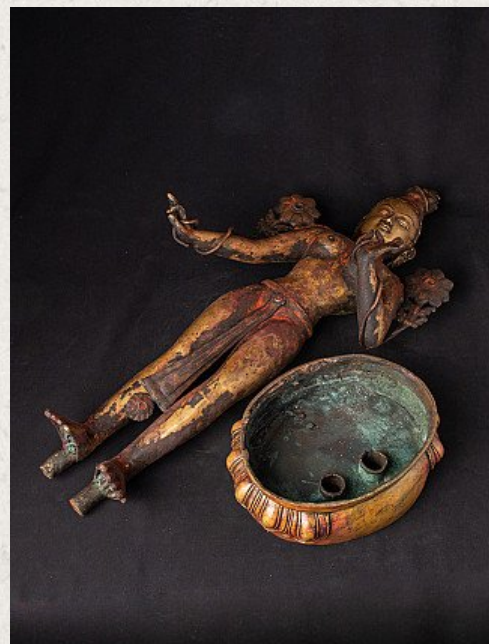

[See on website](#)