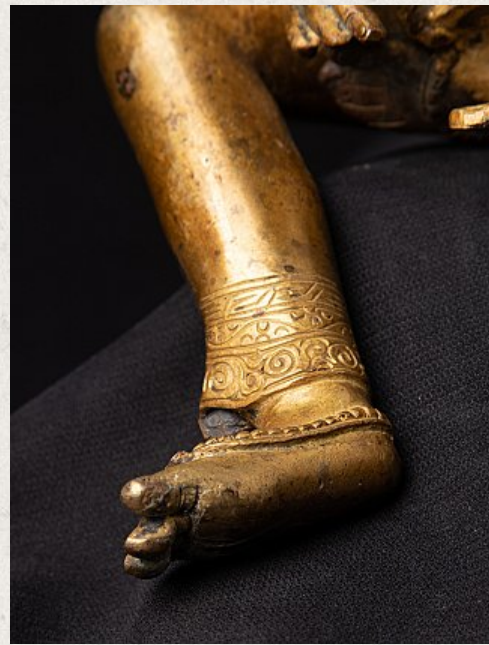

See on website