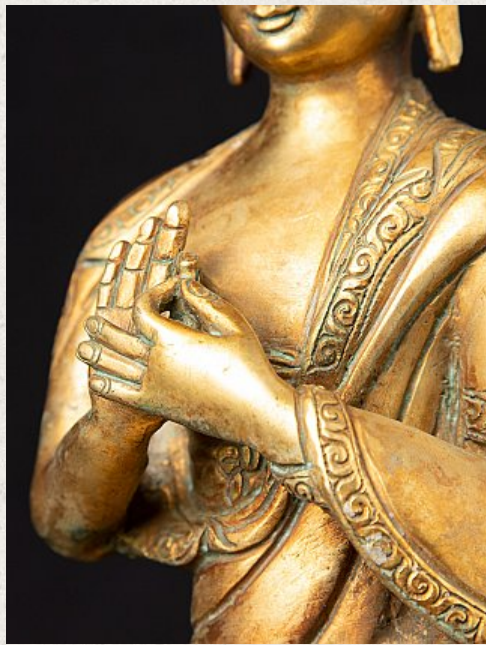

See on website