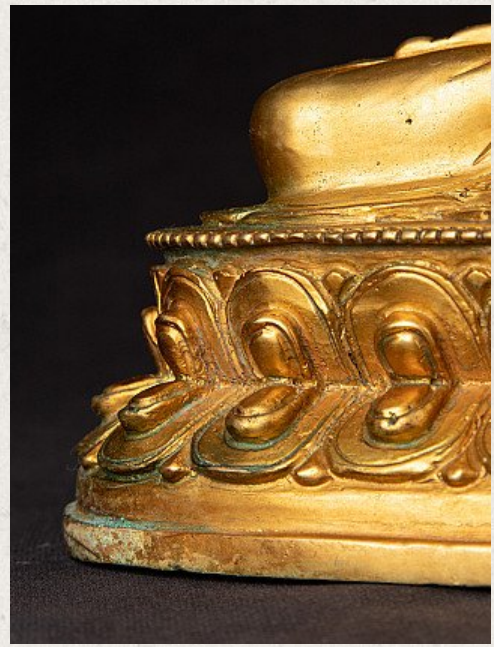

See on
website