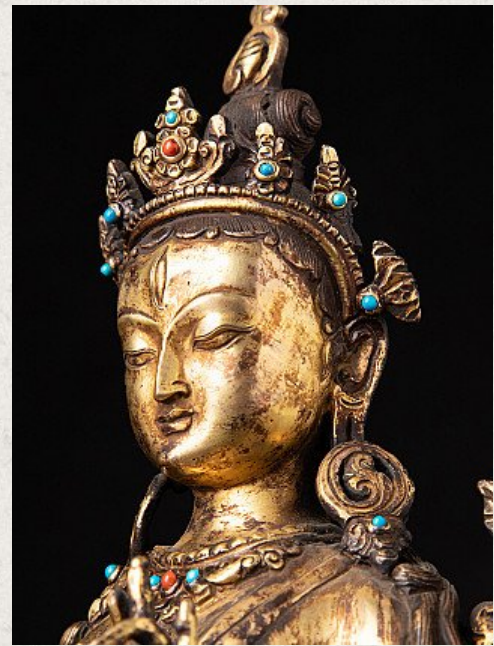

See on
website