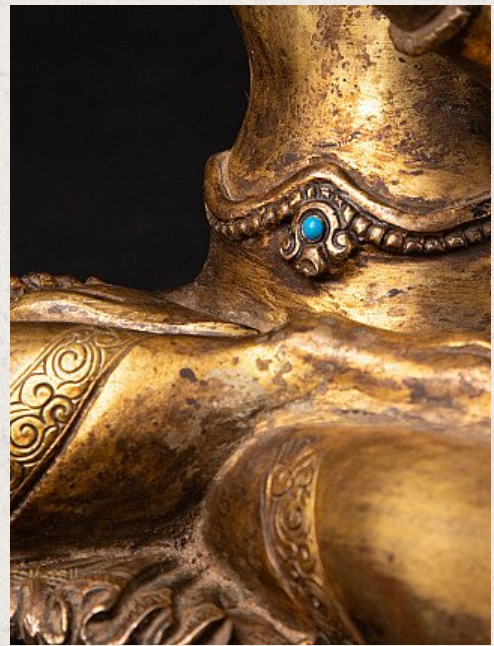

[See on website](#)