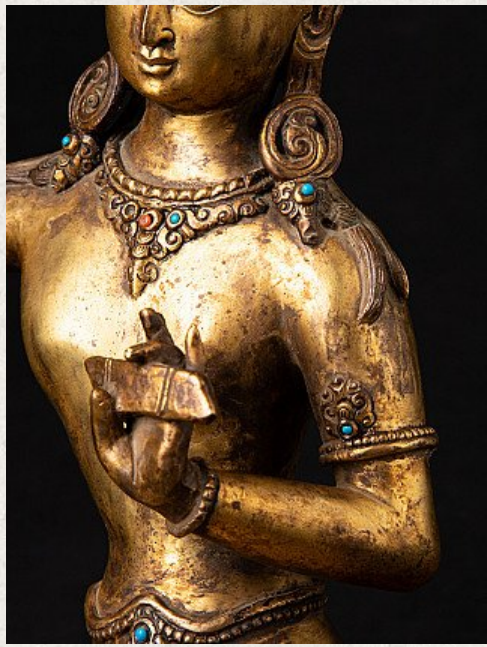

[See on website](#)