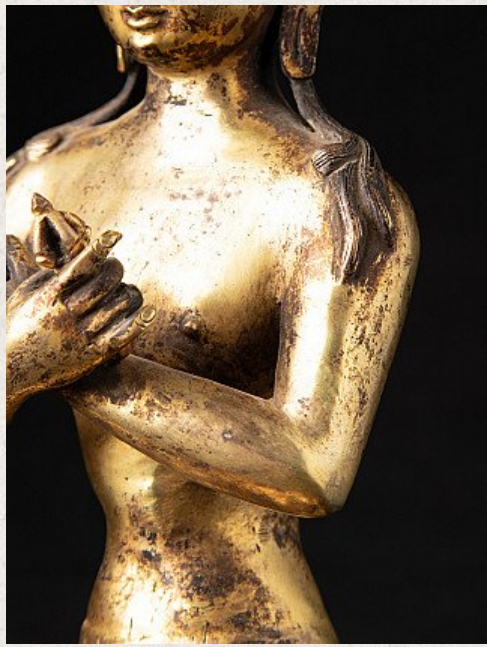

See on
website