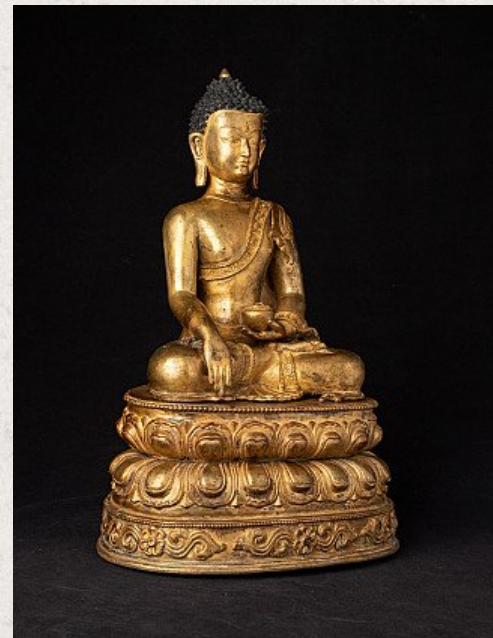

Old bronze Nepali Buddha statue

- Material : bronze
- 38,7 cm high
- 25,6 cm wide and 21,3 cm deep
- Fire gilded with 24 krt. gold
- Bhumisparsha mudra
- Middle 20th century
- High quality !
- Originating from Nepal
- Nr: 3299-9

Asian art

Rielerweg 71-73

7416 ZB Deventer

The Netherlands

www.burmese-art.com

info@burmese-art.com

+31-6-22192241