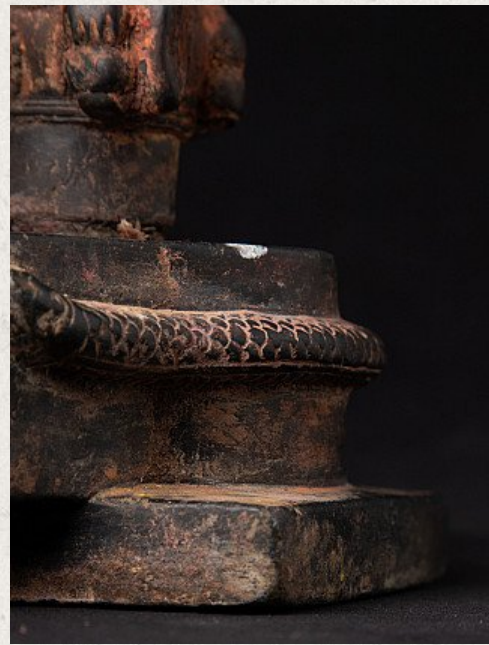

[See on website](#)