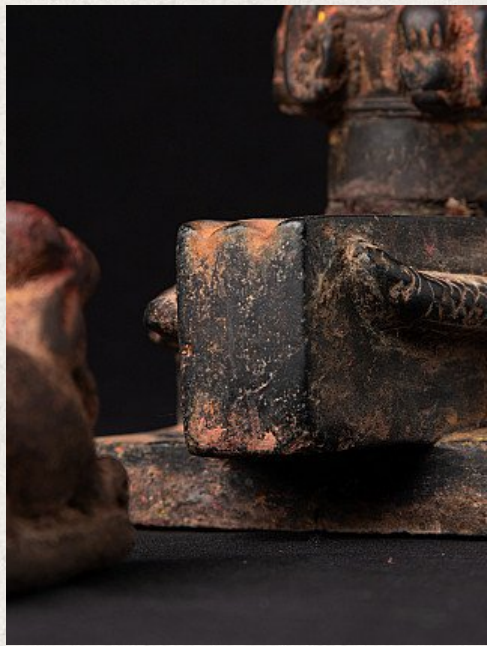

[See on website](#)