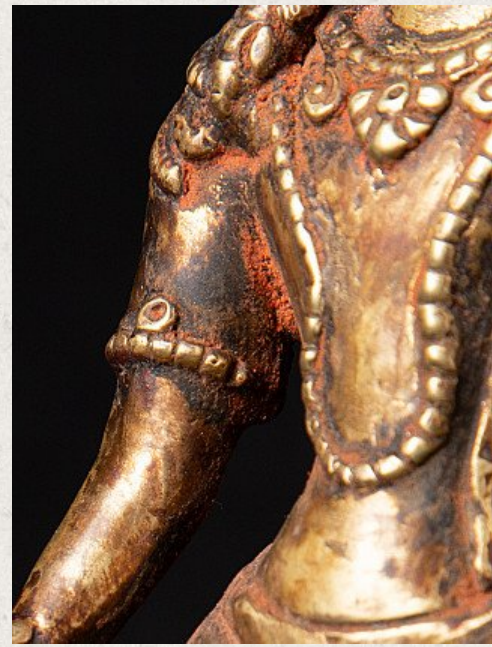

See on
website