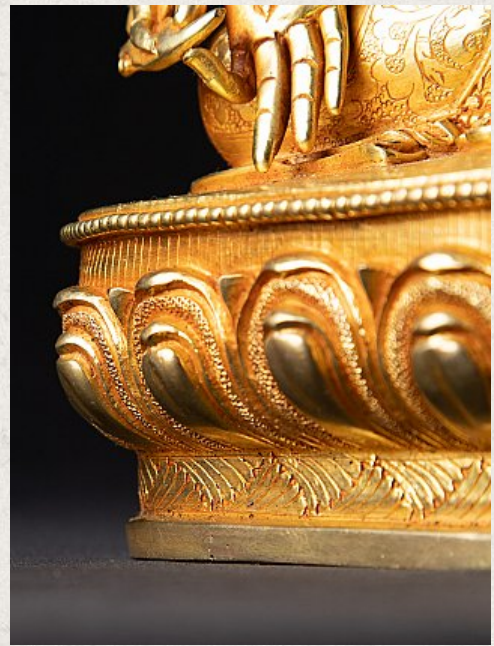

[See on website](#)