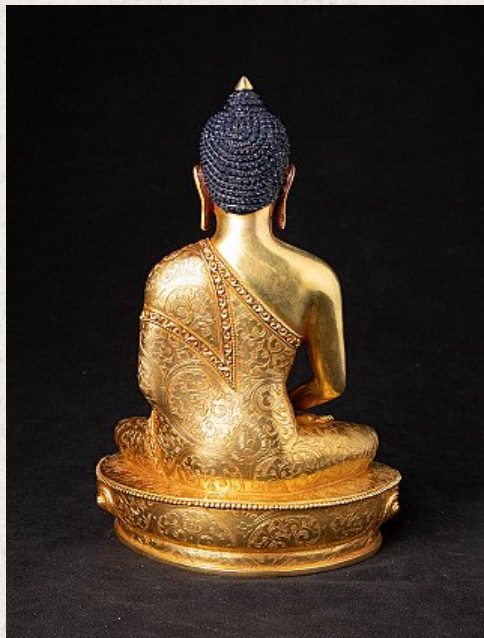

High quality Nepali gold-face Buddha statue

- Material : bronze
- 21,8 cm high
- 15,4 cm wide and 9,9 cm deep
- Fire gilded with 24 krt. gold - the face is gold painted
- Dhyana mudra
- Newly made
- Very high quality !
- Originating from Nepal
- Nr: 3288-3

Asian art

Rielerweg 71-73

7416 ZB Deventer

The Netherlands

www.burmese-art.com

info@burmese-art.com

+31-6-22192241