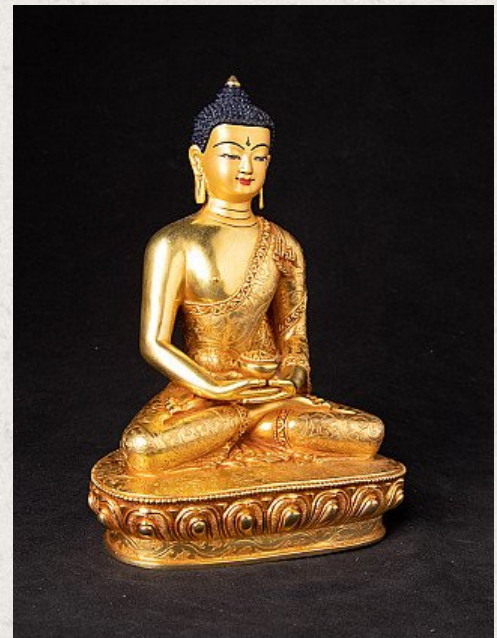

High quality Nepali gold-face Buddha statue

- Material : bronze
- 21,8 cm high
- 15,4 cm wide and 9,9 cm deep
- Fire gilded with 24 krt. gold - the face is gold painted
- Dhyana mudra
- Newly made
- Very high quality !
- Originating from Nepal
- Nr: 3288-3

Asian art

Rielerweg 71-73

7416 ZB Deventer

The Netherlands

www.burmese-art.com

info@burmese-art.com

+31-6-22192241