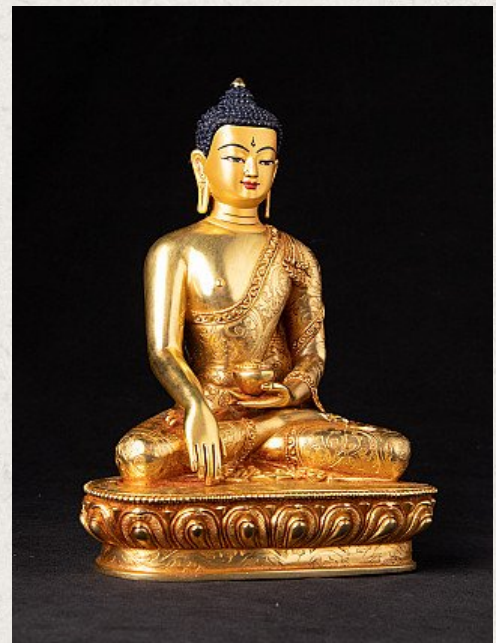

High quality Nepali gold-face Buddha

- Material : bronze
- 22,1 cm high
- 15,3 cm wide and 10,4 cm deep
- Fire gilded with 24 krt. gold - the face is gold painted
- Bhumisparsha mudra
- Newly made in very high quality !
- Originating from Nepal
- Nr: 3288-1

Asian art

Rielerweg 71-73

7416 ZB Deventer

The Netherlands

www.burmese-art.com

info@burmese-art.com

+31-6-22192241