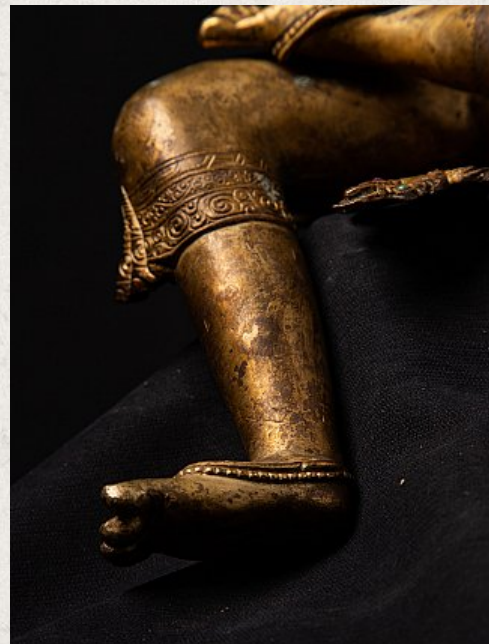

See on website