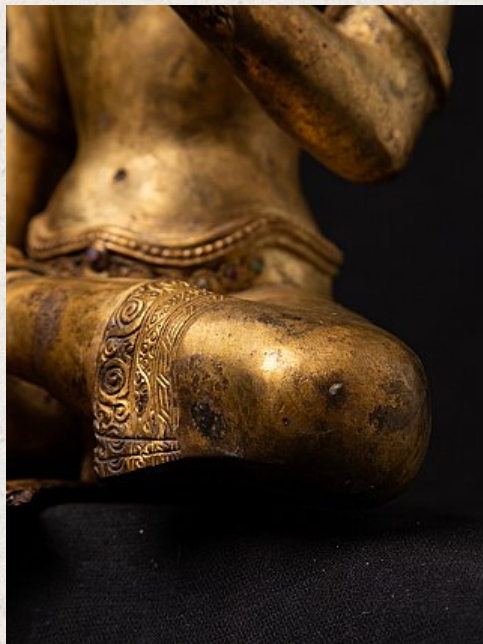

See on website