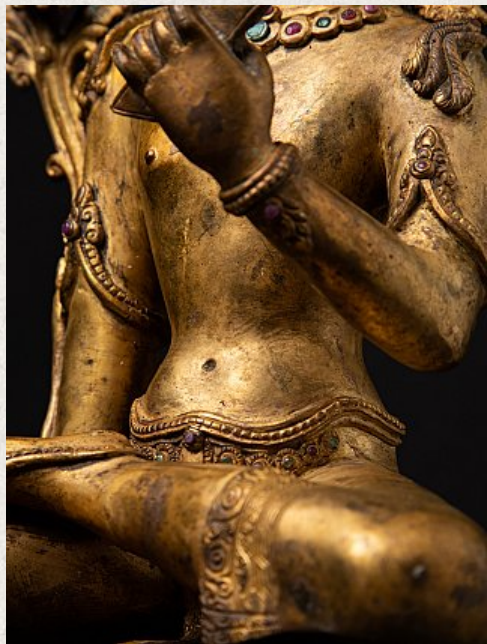

See on website