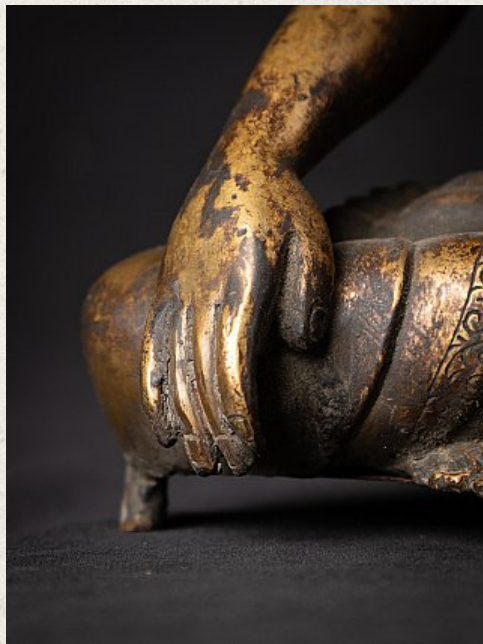

[See on website](#)