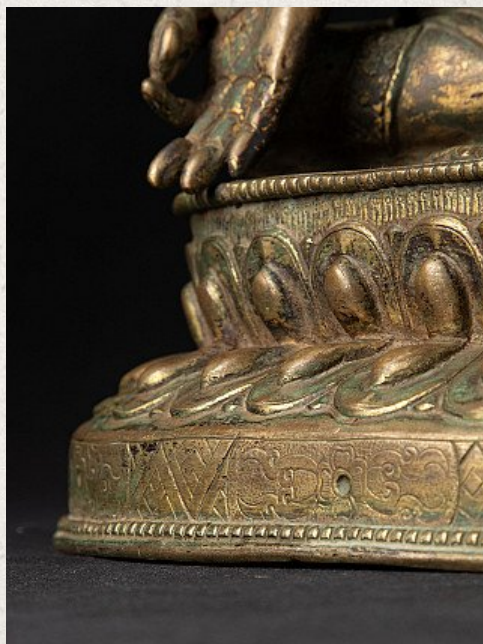

See on website