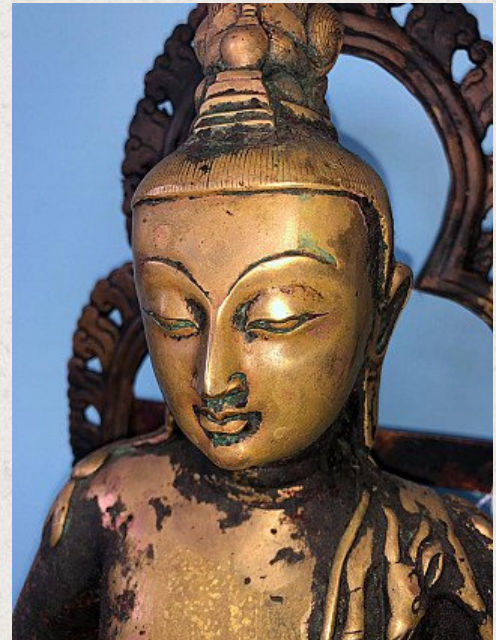

Antique Nepali Lokeshor statue

- Material : bronze
- 81 cm high
- 31 cm wide and 25 cm deep
- 19th century - possibly older
- 4 seperate parts
- Very special !
- Originating from Nepal
- Nr. 3273-12

Asian art

Rielerweg 71-73

7416 ZB Deventer

The Netherlands

www.burmese-art.com

info@burmese-art.com

+31-6-22192241