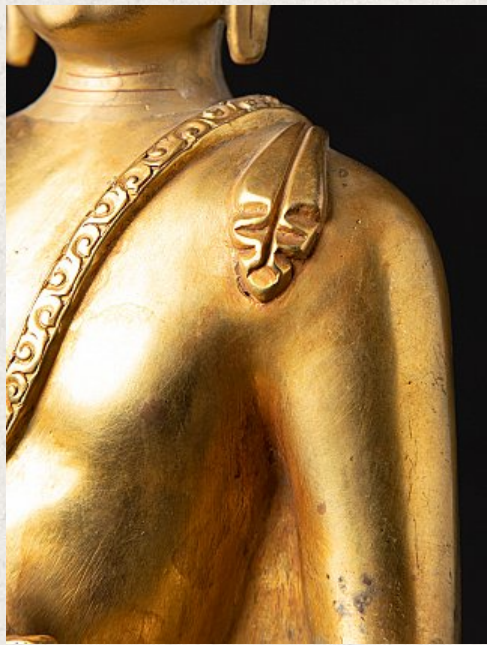

[See on website](#)