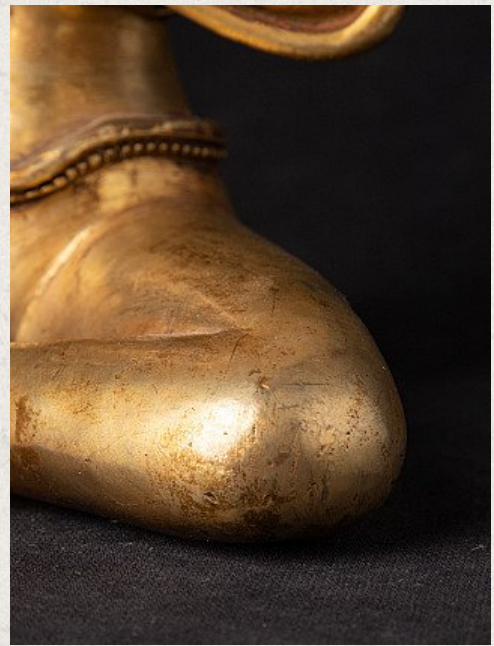

[See on website](#)