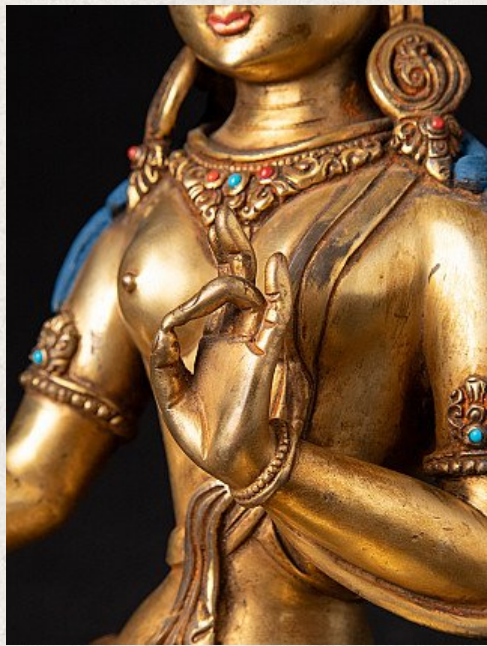

[See on website](#)