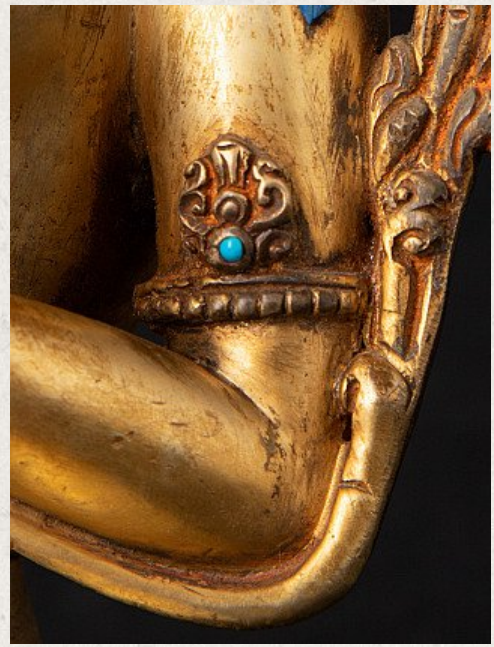

[See on website](#)