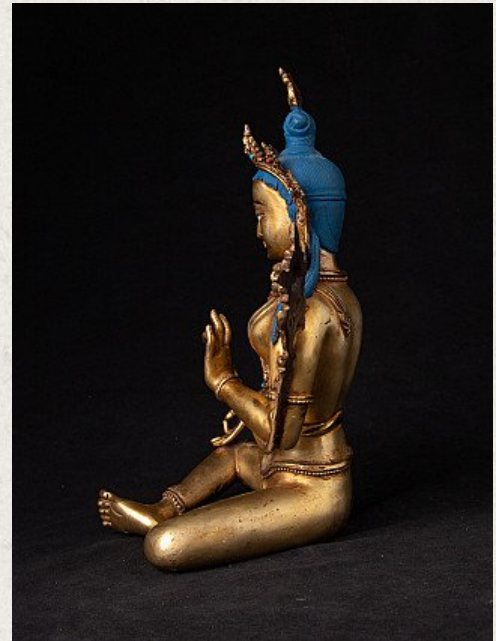

High quality bronze Tara statue

- Material : bronze
- 26,7 cm high
- 17,5 cm wide and 16,3 cm deep
- Fire gilded with 24 krt. gold
- Middle 20th century
- High quality !
- Originating from Nepal
- Nr: 3269-6

Asian art

Rielerweg 71-73

7416 ZB Deventer

The Netherlands

www.burmese-art.com

info@burmese-art.com

+31-6-22192241