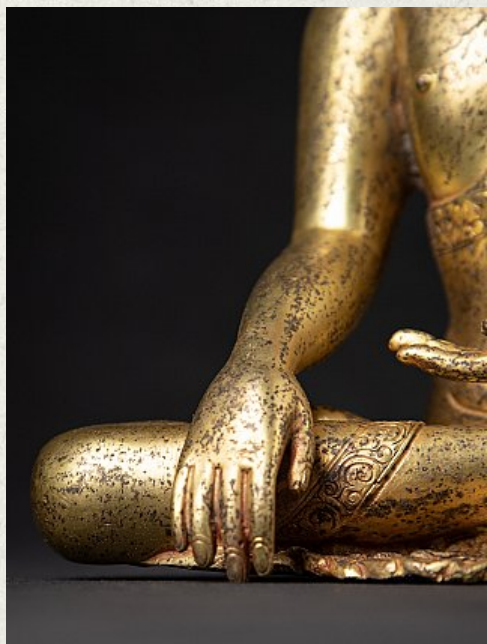

[See on website](#)