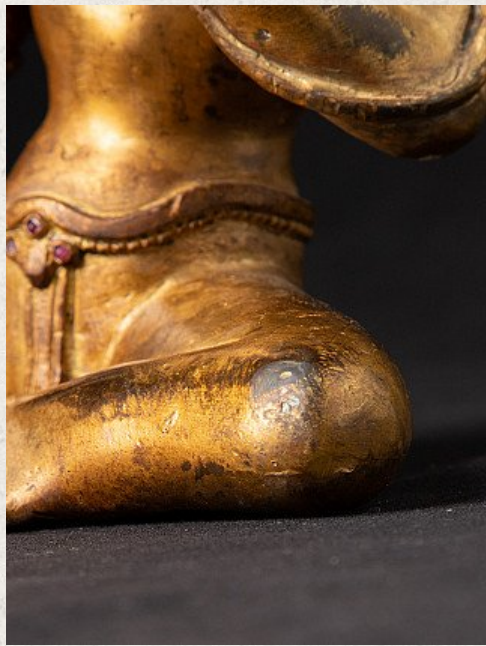

See on website