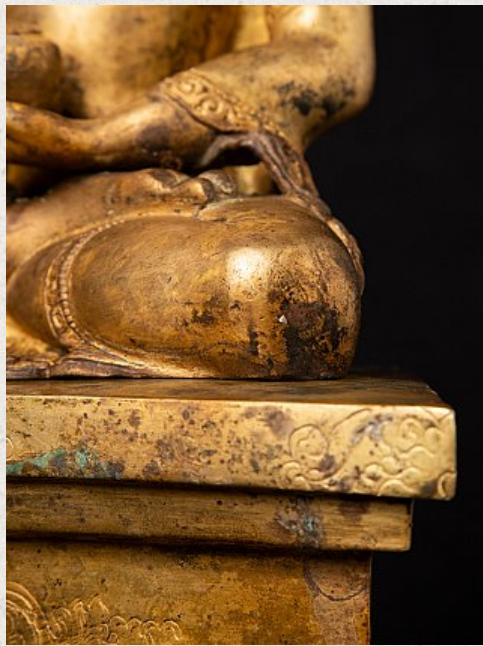

[See on website](#)