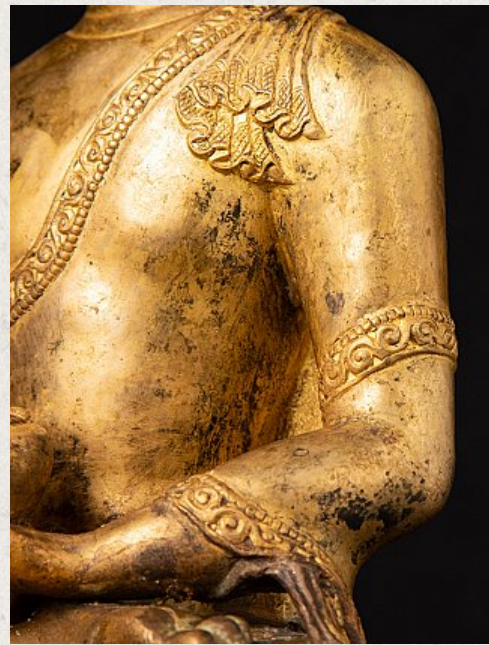

[See on website](#)