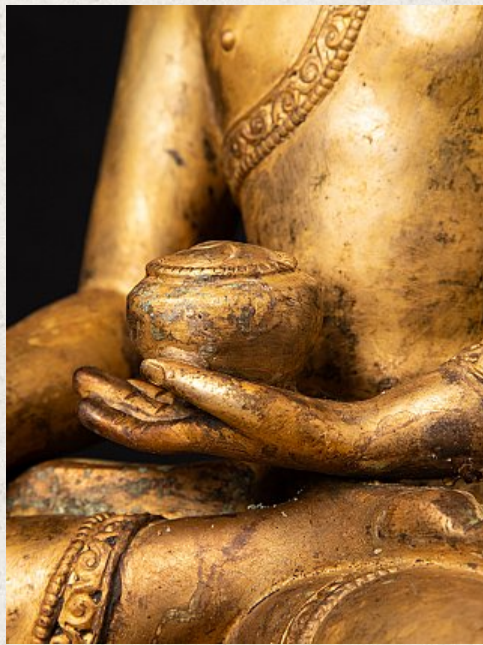

[See on website](#)