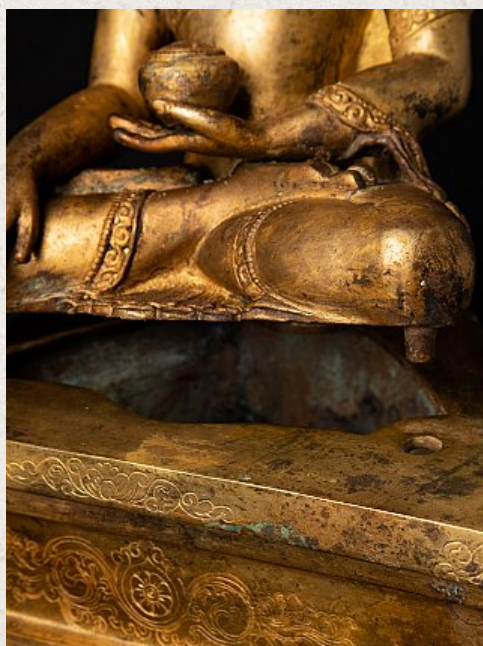

See on
website