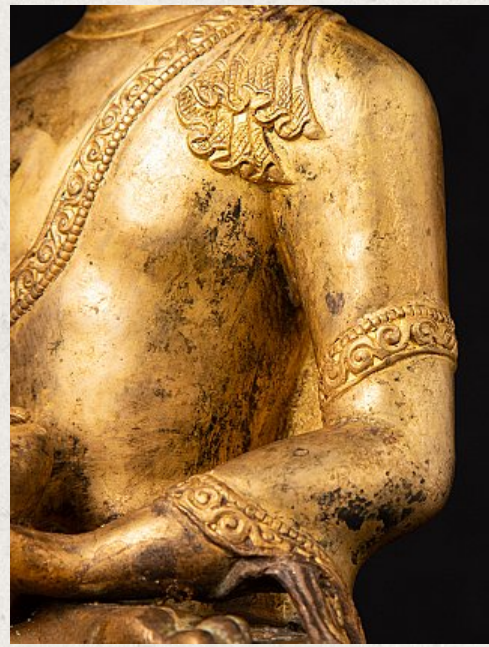

See on
website