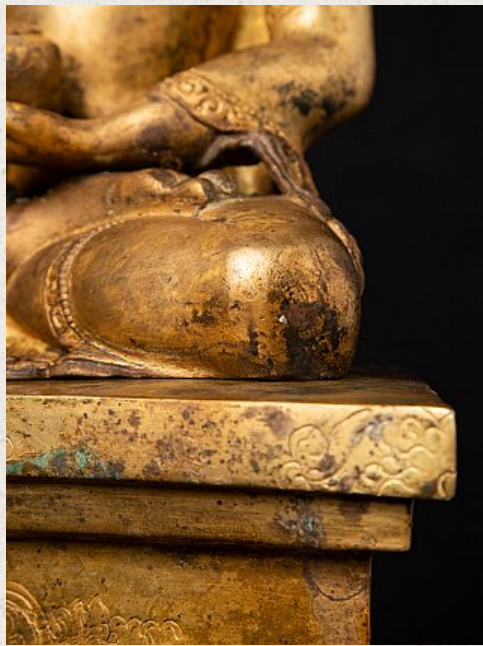

See on
website