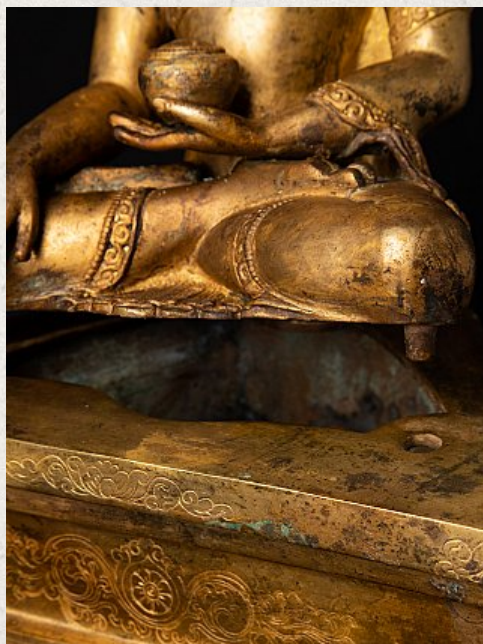

[See on website](#)