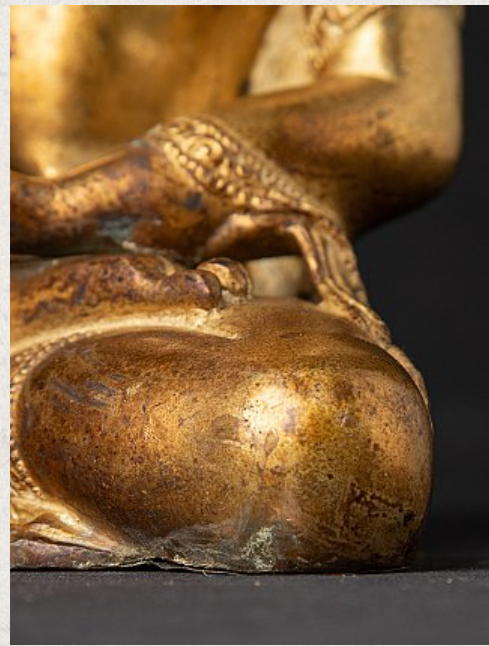

[See on website](#)