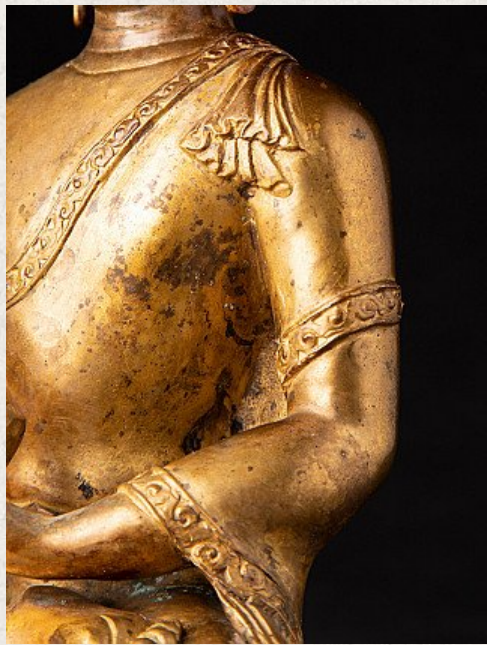

See on website