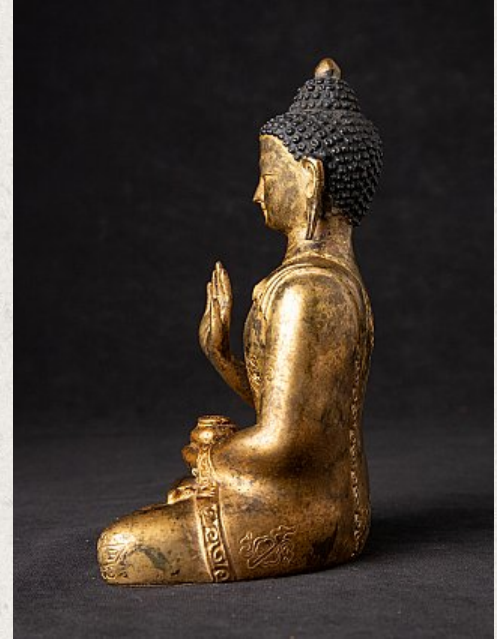

Old bronze Nepali Buddha statue

- Material : bronze
- 16 cm high
- 11,1 cm wide and 8,1 cm deep
- Fire gilded with 24 krt. gold
- Abhaya mudra
- Middle 20th century
- High quality !
- Originating from Nepal
- Nr: 3250-57

Asian art

Rielerweg 71-73

7416 ZB Deventer

The Netherlands

www.burmese-art.com

info@burmese-art.com

+31-6-22192241